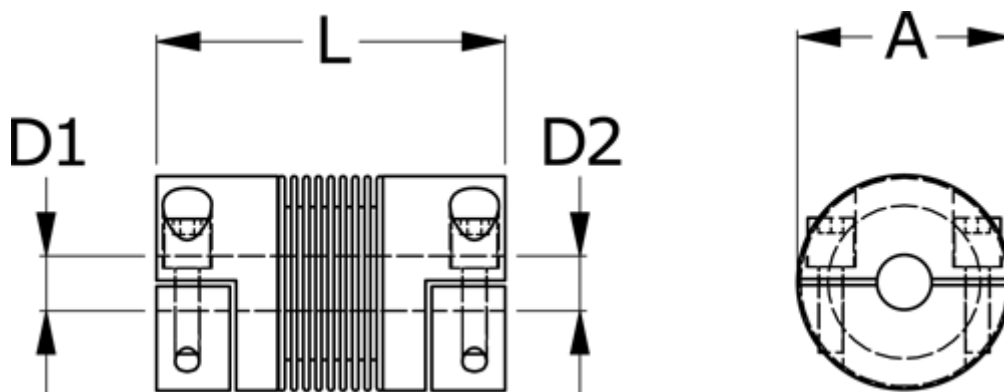

Data Sheet

Article number: 33304H03001115050
Description: Bellow coupling type 4H size300
Length 111 mm, bore 50/50 mm

Measures

A	= 110
D1	= 50
D2	= 50
L	= 111
Nom. torque NM (Tkn)	= 300